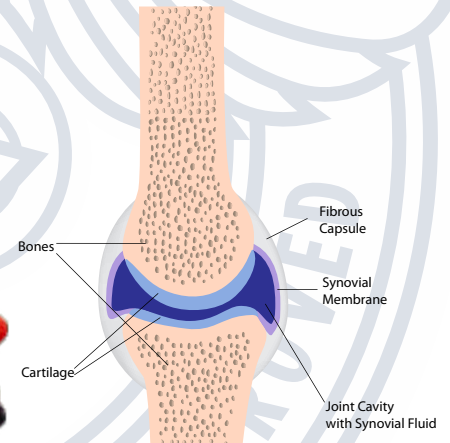

Daily Dose            15ml  
Maintenance        per 1200 lbs

Juvenile Horse    10-15ml  
Safeguard Dose    per 1200 lbs

One pump = 15ml  
1 tsp = 5ml

Halstrum, LLC 133 Citizens Blvd Simpsonville, KY 40067  
800-901-8498 www.LubriSyn.com

US Patent 6607745

**MAKING A  
CLEAR DIFFERENCE**

**LubriSyn** | **HA+**  
+ MSM FORTIFIED

The best joint supplement on the market is now even better.

Daily oral LubriSynHA's high-molecular weight hyaluronic acid works to replenish the fluid within the joint to provide much needed protection and support. Cheaper and safer than injections, and more effective than glucosamine & chondroitin products, LubriSynHA has been providing the best joint care products to top equine athletes for the over 10 years!

Available in Gallon, Quart, Pint, and 8 oz. sizes.

**“LubriSynHA fortified with MSM is the best and fastest to support healthy joint function.”**

Dr. Steven Allday, DVM  
Developer of LubriSynHA

Now our joint formula is even better with the added benefits of MSM! MSM (methylsulfonylmethane) contains several valuable properties including sulphur which is necessary for the production of collagen, glucosamine, and chondroitin, all the elements that make up cartilage and connective tissues. MSM also works as a natural antioxidant. HA builds and protects the synovial fluid within the joint. These vital elements have come together to create LubriSynHA Plus for a natural, synergistic, anti-inflammatory effect.